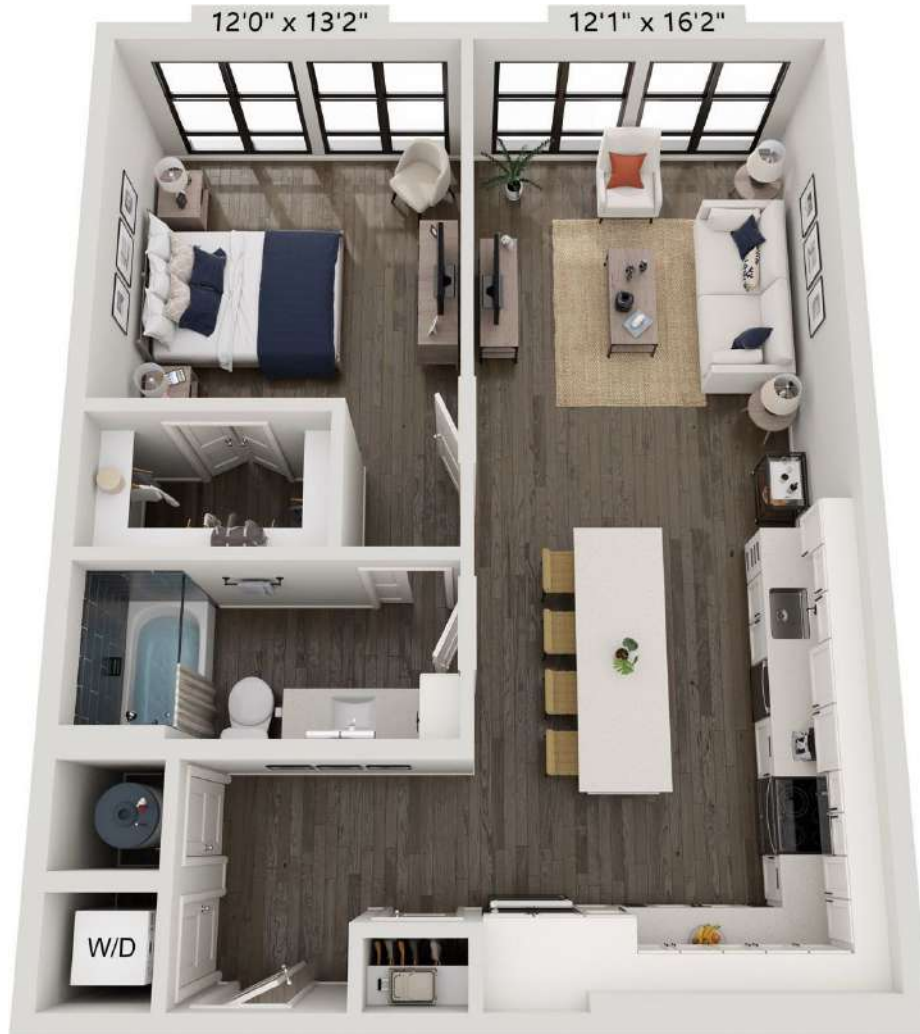

A4.2

1 BED / 1 BATH

806

SQ. FT.

The 704

704 West Tremont Ave. | Charlotte, NC 28203

www.704atthequarter.com

Floor plans are artist's rendering. All dimensions are approximate. Actual product and specifications may vary in dimension or detail. Not all features are available in every apartment home. Prices and availability are subject to change. Rent is based on monthly frequency. Additional fees may apply, such as but not limited to package delivery, trash, water, amenities, etc. Please see a representative for details.